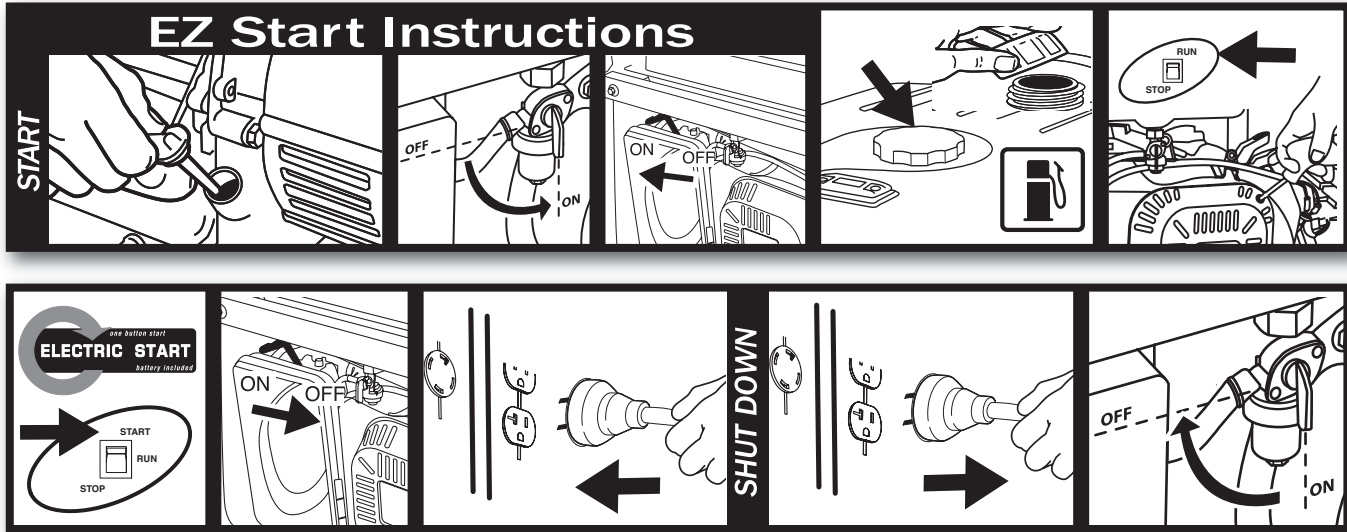

## Easy-to-Start Instructions

Not only did we strive to design our **Westinghouse portable electric generators** to be durable, stylish and reliable, we also made sure they were **easy to start**.

We devised simple **step by step**, visual instructions and applied these to the side of each Westinghouse generator.

In addition, we go one step further by **color coding all touch points** a customer interfaces with in **yellow**, making it even easier to start your Westinghouse generator.